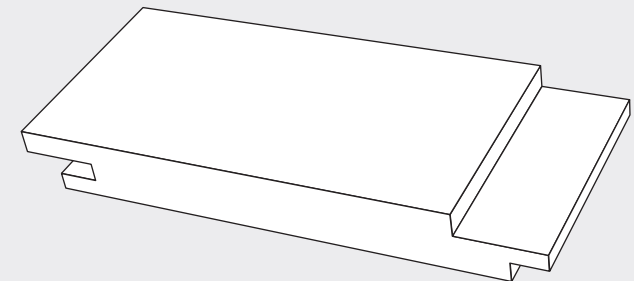

PT9CS

NOT TO SCALE

Finished Size: 18mm x 145mm. Face Cover: 125mm Vertical

For further information please contact us: +44 (0)121 559 5511 sales@palmertimber.com
Palmer Timber Limited, Granville Works, Station Road, Cradley Heath, West Midlands B64 6PW