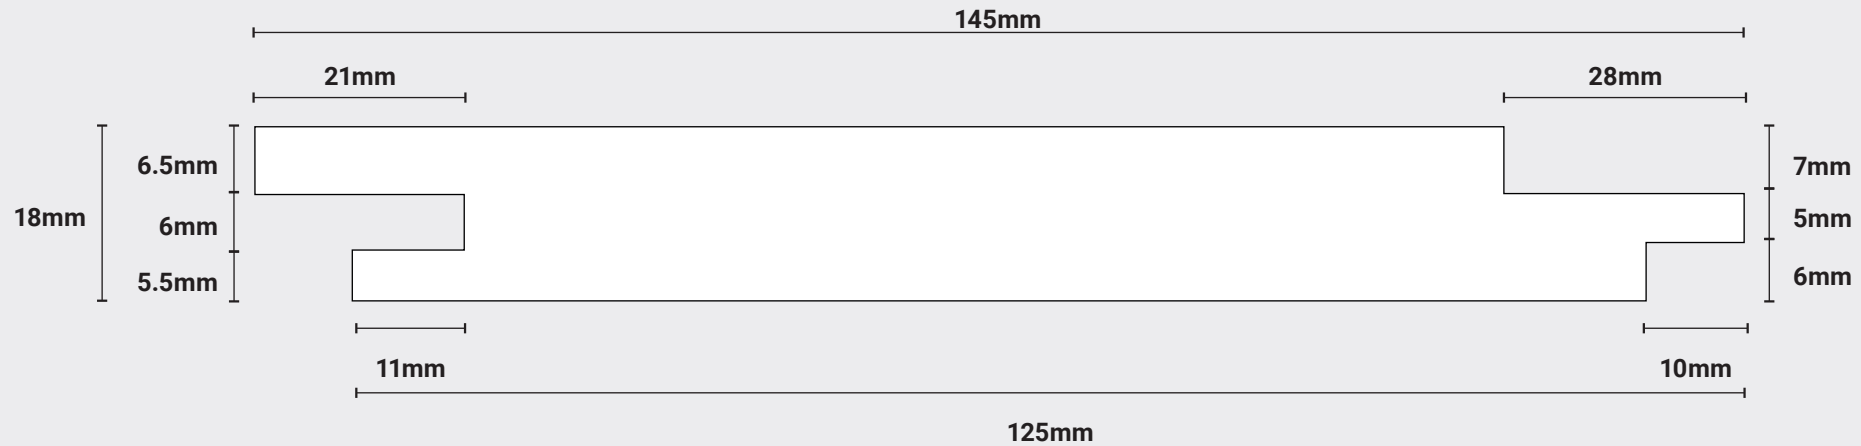

PT9CS

NOT TO SCALE

Finished Size: 18mm x 145mm. Face Cover: 125mm Vertical

For further information please contact us: +44 (0)121 559 5511 sales@palmertimber.com
Palmer Timber Limited, Granville Works, Station Road, Cradley Heath, West Midlands B64 6PW

Palmer Timber reserves the right to alter dimensions and profile without prior notice